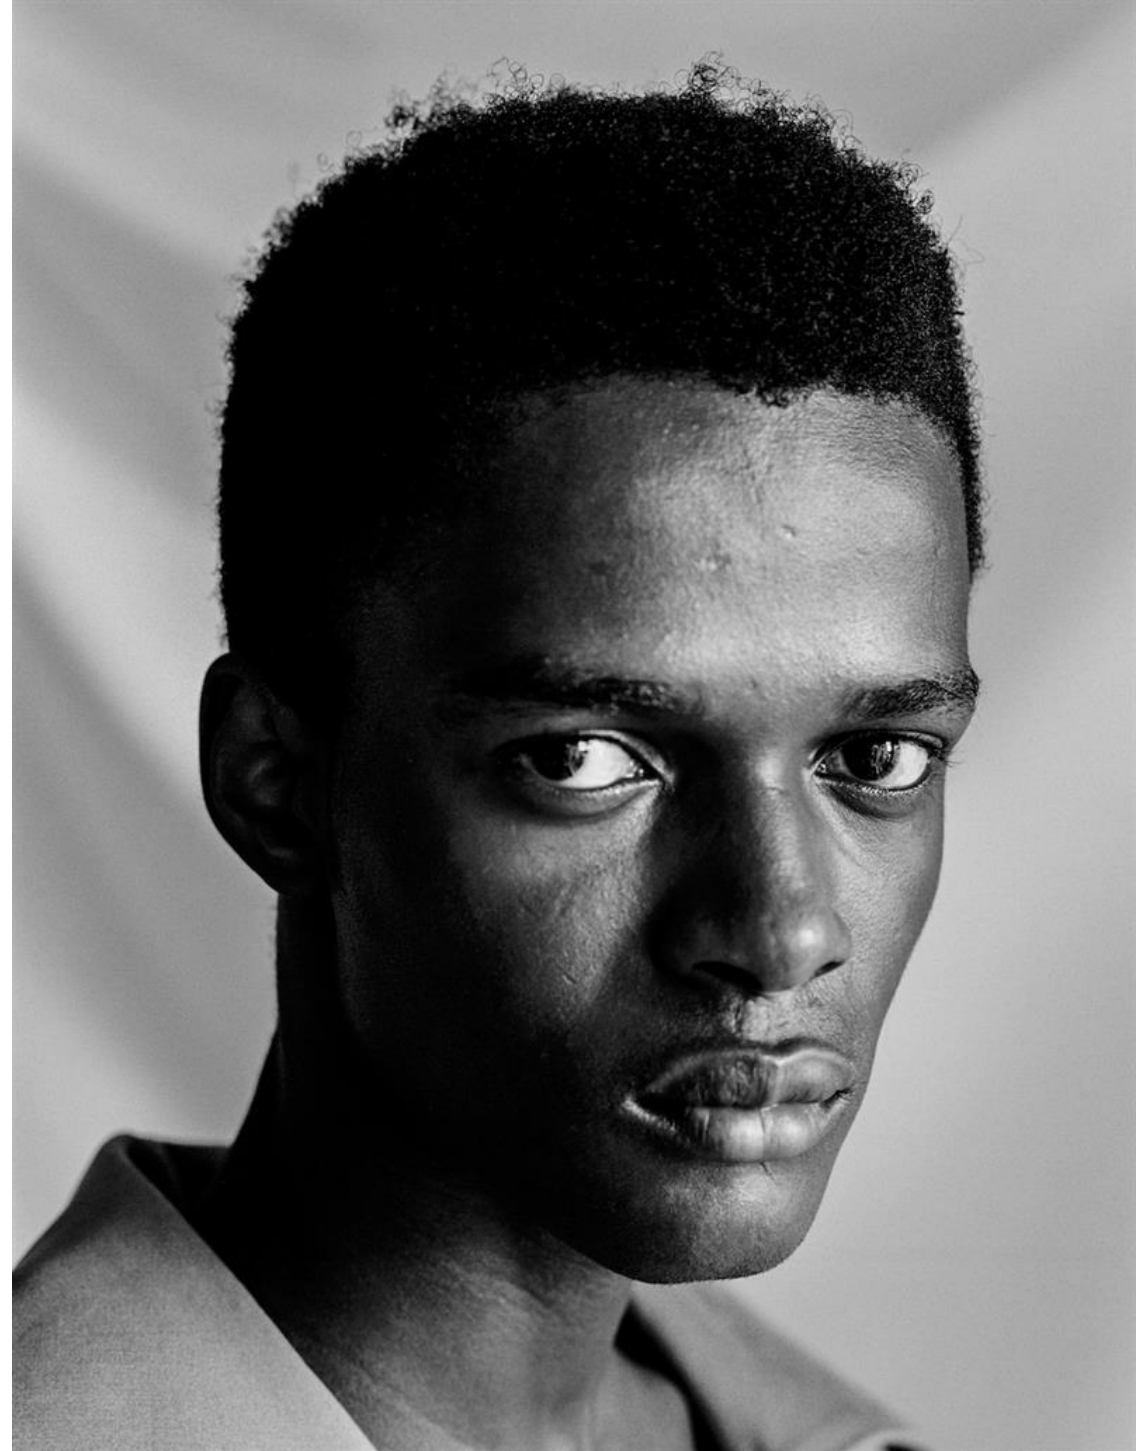

JD

HEIGHT	186 - 6' 1"
BUST	87 - 34"
WAIST	73 - 28"
HIPS	92 - 36"
SHOES	44 - 10.5
HAIR	dark brown
EYES	brown

@jermaine_downer_jd

assem

JD wears Selassie embroidered cape

~ GO SEE ~

JERMAINE