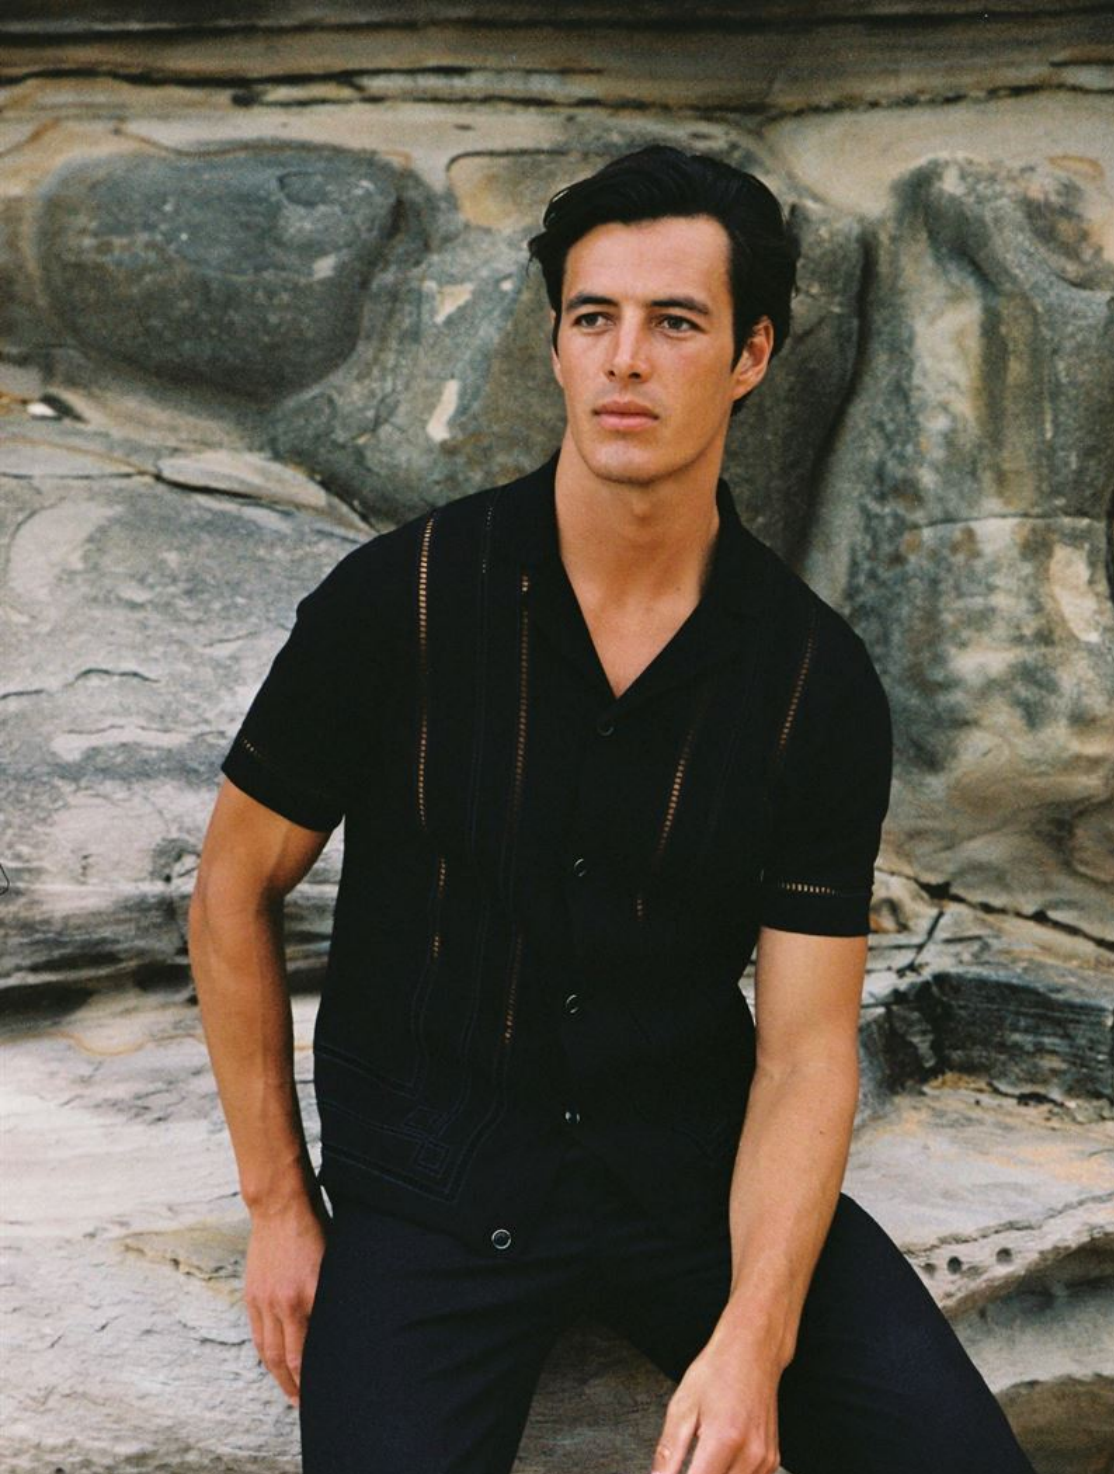

HARRY GOZZETT

HEIGHT	187 - 6' 1.5"
BUST	98 - 38"
WAIST	80 - 31"
HIPS	99 - 39"
SHOES	44,5 - 11
HAIR	brown
EYES	hazel

@harrygozzett

HEAVEN IS A PLACE
ON EARTH WITH YOU.

Photography **George Naylor**
Fashion **Samuel Gallagher**

Harry wears: Vest by DANIEL W FLETCHER and trousers by SOULAND. Rob wears: Shirt by WOYOOUNGMI and trousers by ALEX MULLINS.

De izda. a dcha:
Harry
Chaqueta de motociclista vintage
en blanco y negro: SAINT LAURENT
Pantalones negros de piel recta: BEAU HOMME