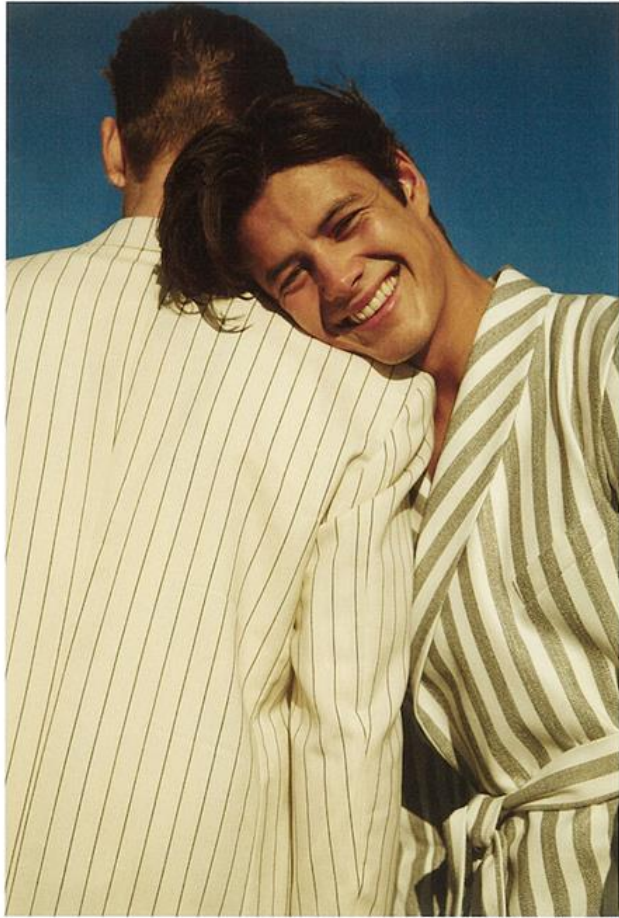

HARRY GOZZETT

HEIGHT	187 - 6' 1.5"
BUST	98 - 38"
WAIST	80 - 31"
HIPS	99 - 39"
SHOES	44,5 - 11
HAIR	brown
EYES	hazel

@harrygozzett

HEAVEN IS A PLACE
ON EARTH WITH YOU.

Photography **George Naylor**
Fashion **Samuel Gallagher**

Harry wears: Vest by DANIEL W FLETCHER and trousers by SOULAND. Rob wears: Shirt by WOYOOUNGMI and trousers by ALEX MULLINS.

De izda. a dcha:
Harry
Chaqueta de motociclista vintage
en blanco y negro: SAINT LAURENT
Pantalones negros de piel recta: BEAU HOMME