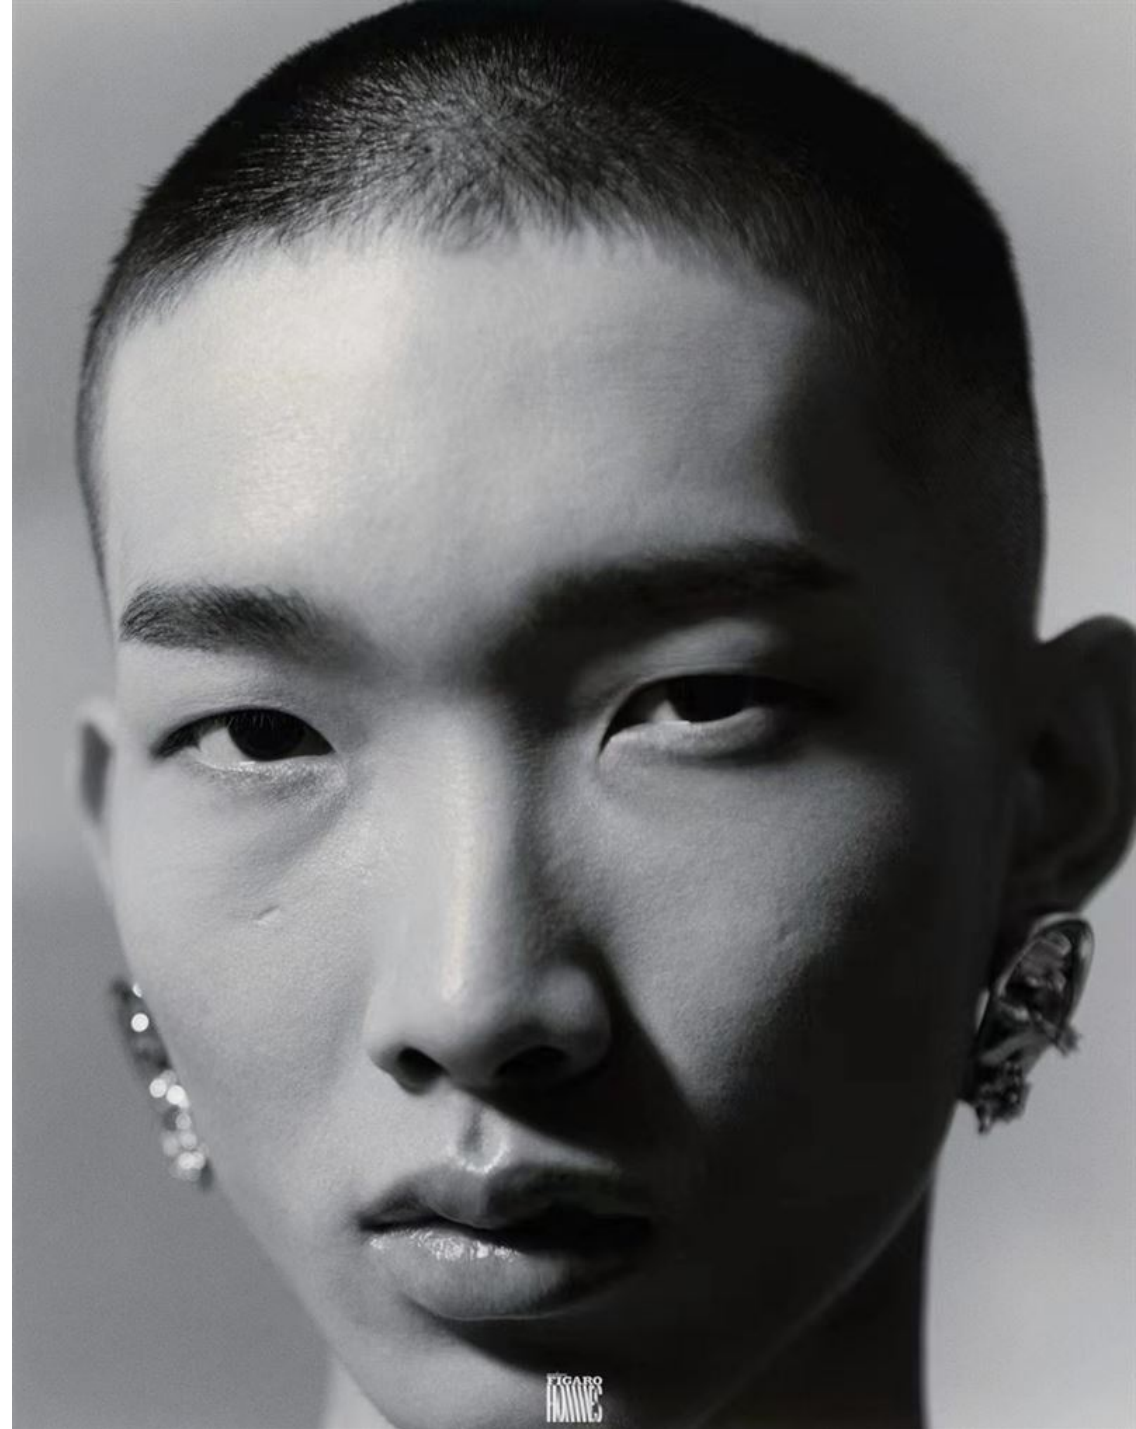

BENJI

HEIGHT	190 - 6' 2.5"
BUST	81 - 32"
WAIST	65 - 25"
HIPS	88 - 35"
SHOES	44 - 10.5
HAIR	black
EYES	black

@benji.xu

assem

fine

fine

智族 GQ

WHY
NOT

智族 GQ

SUMMER MODE

PHOTOGRAPHY: HEBEN
MAKEUP: SEAN CHEN
MODEL: 190 @LM7